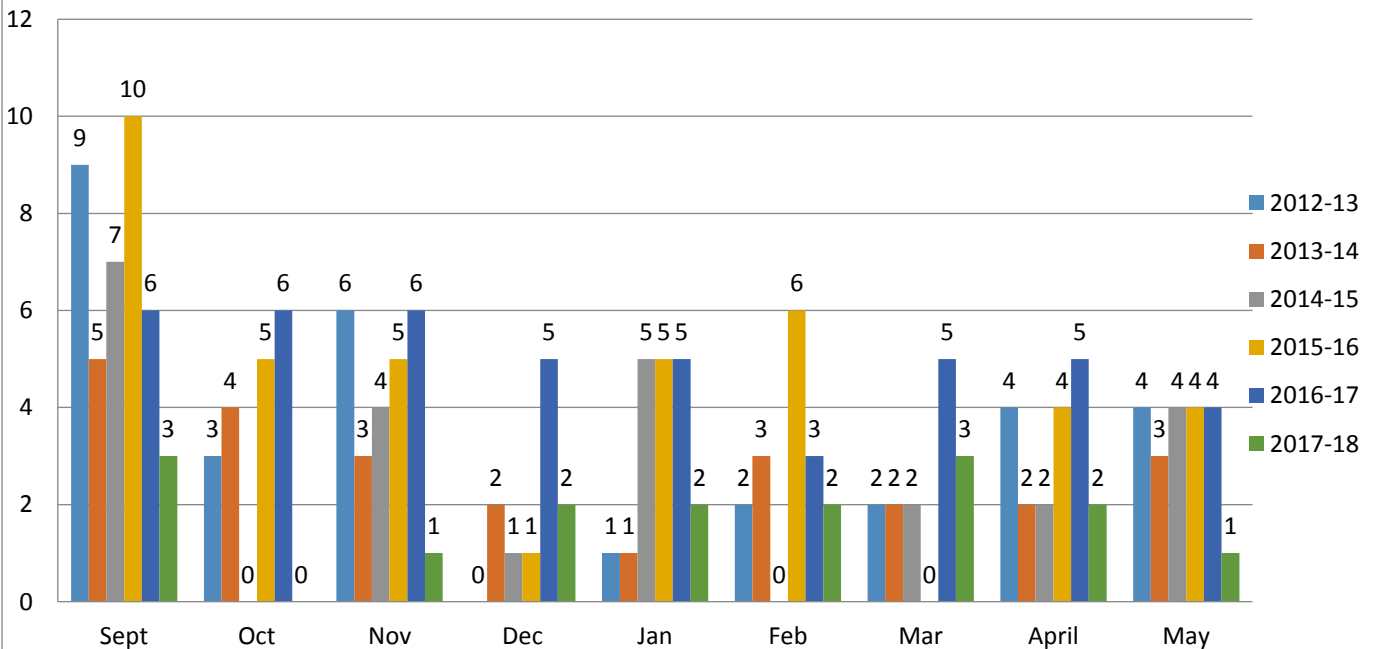

Time Limited SEAs Approved Each Month (Data Does Not Include Extensions) June 12, 2018 Elementary Schools

Time Limited SEAs Approved Each Month (Data Does Not Include Extensions) June 12, 2018 Middle Schools

Time Limited SEAs Approved Each Month (Data Does Not Include Extensions) June 12, 2018 High Schools

Time Limited SEAs Approved Each Month (Data Does Not Include Extensions) June 12, 2018 District Wide - All Levels