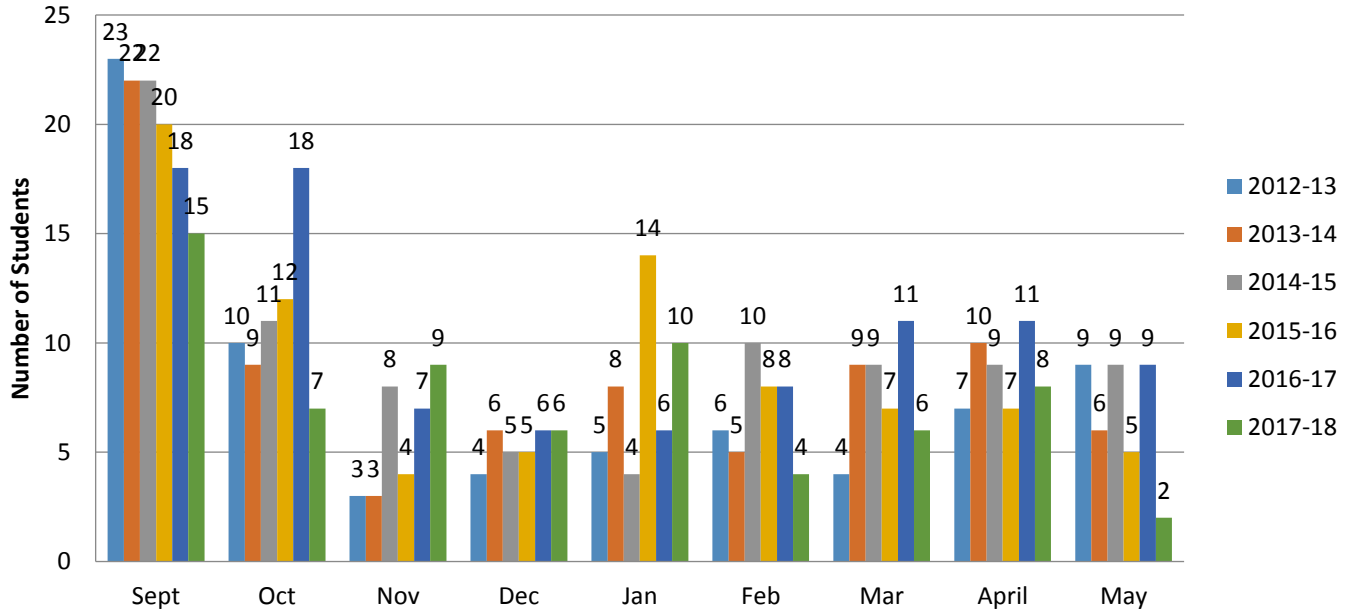

Time Limited SEAs Approved Each Month (Data Does Not Include Extensions) June 12, 2018 Elementary Schools

Time Limited SEAs Approved Each Month (Data Does Not Include Extensions) June 12, 2018 Middle Schools

Time Limited SEAs Approved Each Month (Data Does Not Include Extensions) June 12, 2018 High Schools

Time Limited SEAs Approved Each Month (Data Does Not Include Extensions) June 12, 2018 District Wide - All Levels