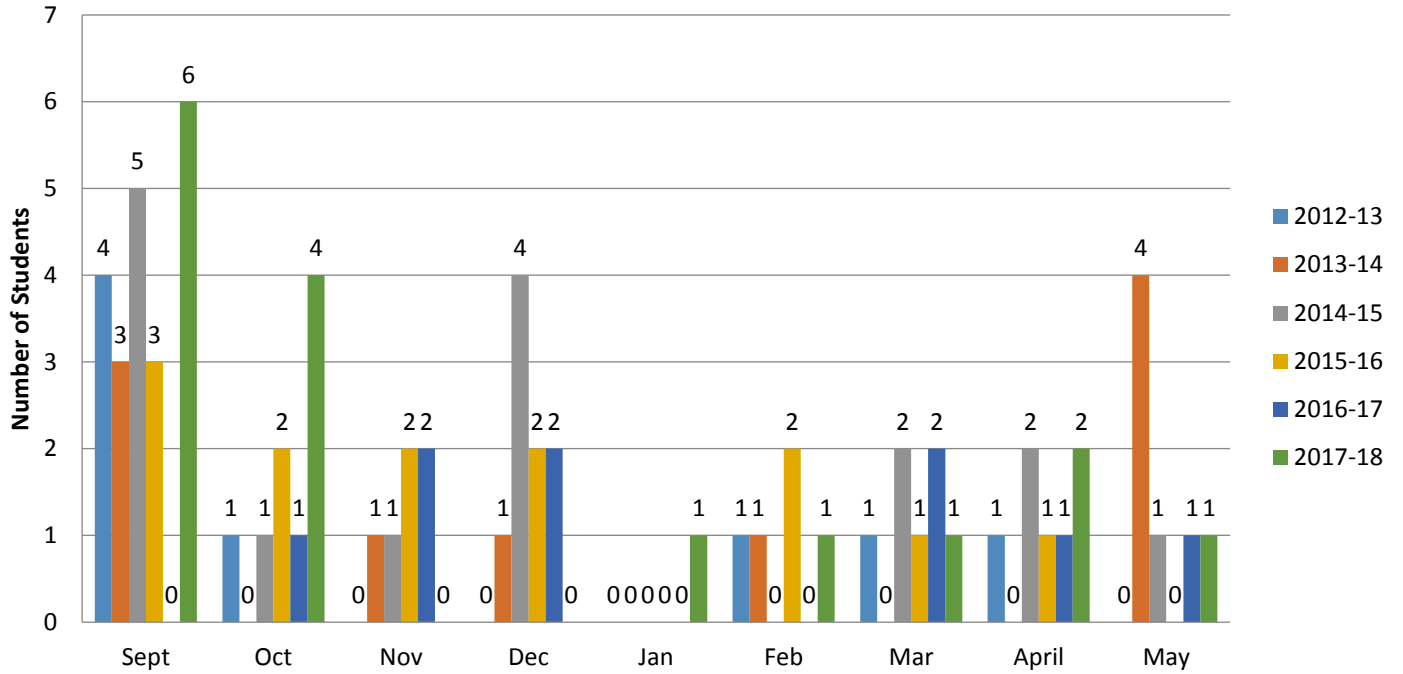

Time Limited SEAs Approved Each Month (Data Does Not Include Extensions) June 12, 2018 Elementary Schools

Time Limited SEAs Approved Each Month (Data Does Not Include Extensions) June 12, 2018 Middle Schools

Time Limited SEAs Approved Each Month (Data Does Not Include Extensions) June 12, 2018 High Schools

Time Limited SEAs Approved Each Month (Data Does Not Include Extensions) June 12, 2018 District Wide - All Levels